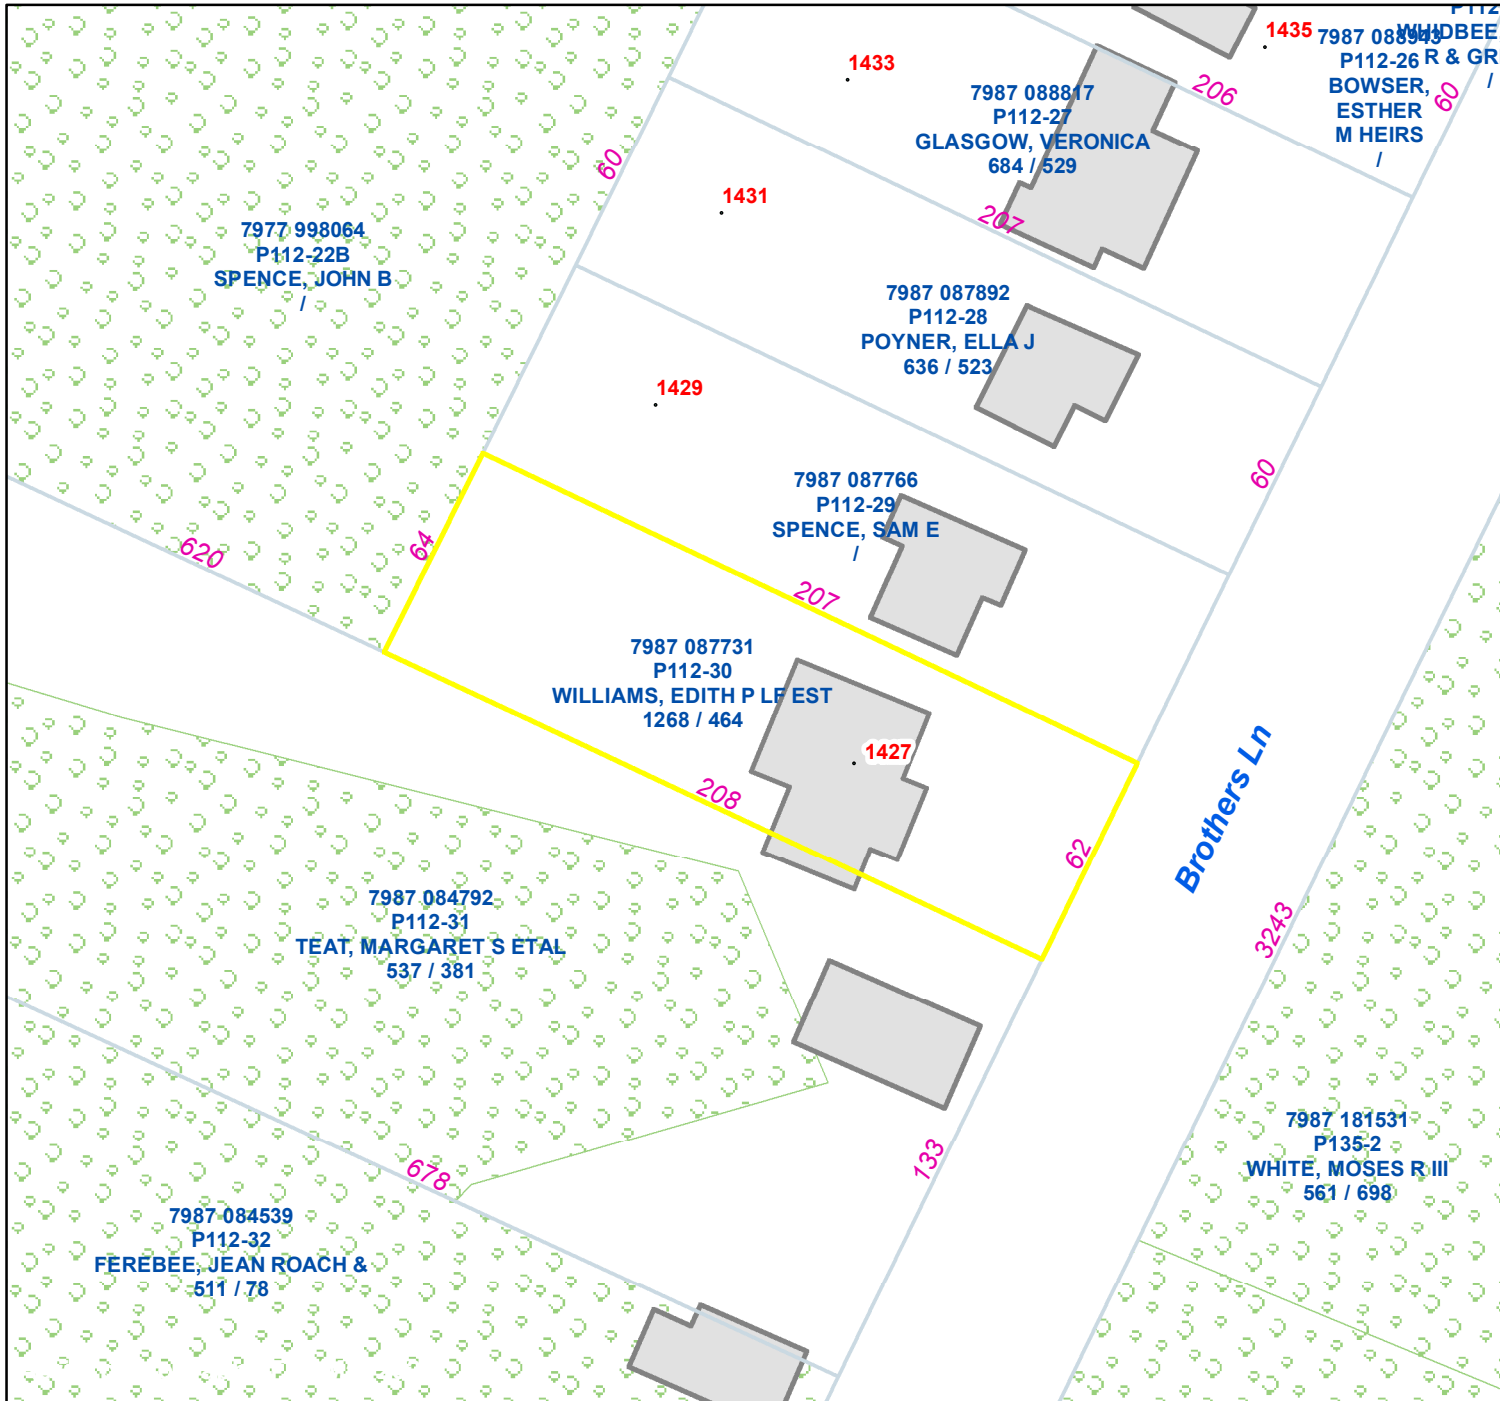

# Pasquotank County, NC

Parcel ID: 7987 087731  
 Map: P112-30

LOT: 0

01427 BROTHERS LANE  
 WILLIAMS, EDITH P LF EST

1427 BROTHERS LANE  
 ELIZABETH CITY NC 27909

Deed Book: 1268  
 Deed Page: 464  
 Date: 20161108

Land Value: 34100  
 Ag Value: 0  
 Bldg Value: 68200  
 Total Value: 102300

Taxed Acres: 0.275

**NOT A SURVEY**

This map was created from historic maps, recorded deeds and surveys.  
 It CAN NOT be used to convey land, settle land disputes or build fences.